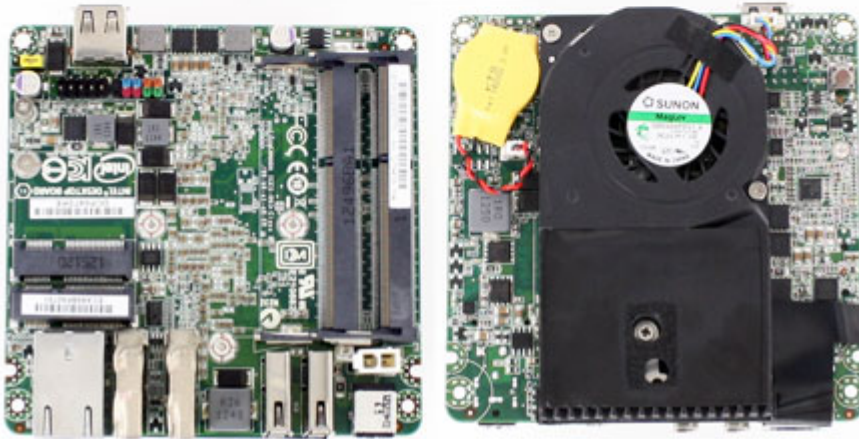

999.00 EUR
incl. 19% VAT, plus [shipping](#)

- Intel Celeron 847 !
- Intel QS77 Express
- Dual HDMI
- 2x Mini-PCIe

The Next Unit of Computing Board DCP847SKE includes an Intel® Celeron® processor that delivers dual-core performance and stunning visuals.

The board features dual display capability allowing a single PC to power dual monitors and Intel® Gigabit LAN Network Connection for ultra-fast connectivity and quick response rates for data transfer.